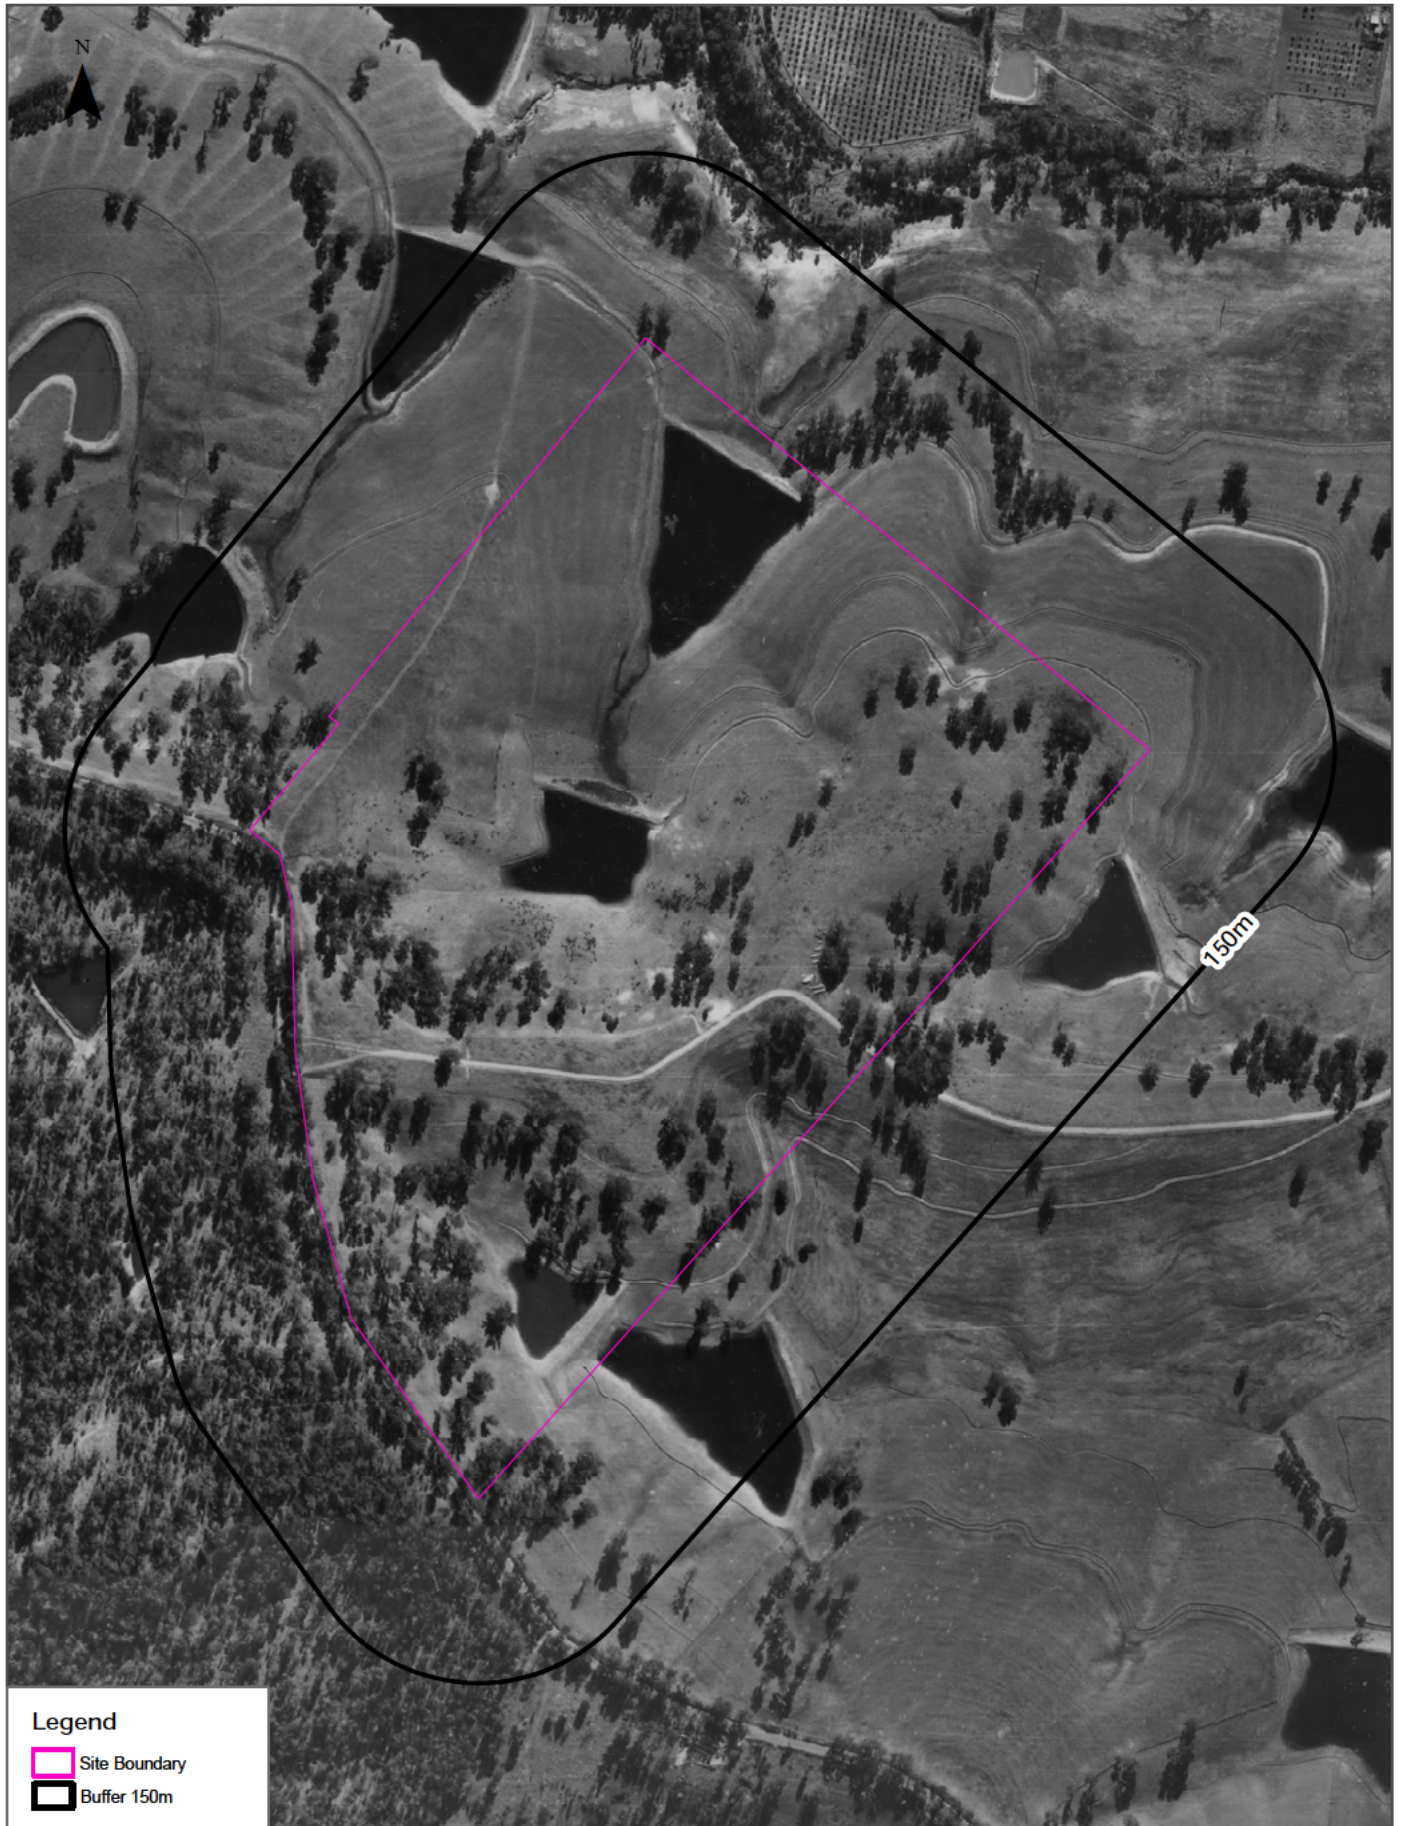

Aerial Imagery 1970

322 Grose Vale Road, Grose Vale, NSW 2754

Legend

-  Site Boundary
-  Buffer 150m

Data Sources: Aerial Imagery:
© NSW Department of Customer Service

Coordinate System:
GDA 1994 MGA Zone 56

Date: 19 April 2024

Aerial Imagery 1961

322 Grose Vale Road, Grose Vale, NSW 2754

Legend

-  Site Boundary
-  Buffer 150m

Scale:

Data Source Aerial Imagery:
© NSW Department of Customer Service

Coordinate System:
GDA 1994 MGA Zone 56

Topographic Map 2015

322 Grose Vale Road, Grose Vale, NSW 2754

Legend

- Site Boundary
- Buffer 1000m

© Department of Finance, Services & Innovation 2018

Data Sources: Topographic Map Data
© NSW Land and Property Information

Coordinate System:
GDA 1994 MGA Zone 56

Date: 22 April 2024

Topographic Features

322 Grose Vale Road, Grose Vale, NSW 2754

Points of Interest

What Points of Interest exist within the dataset buffer?

Map Id	Feature Type	Label	Distance	Direction
409964	Sports Court	TENNIS COURTS	590m	South
488226	Park	PEEL PARK	600m	East
512685	Nursing Home	RON MIDDLETON VC GARDENS	770m	East