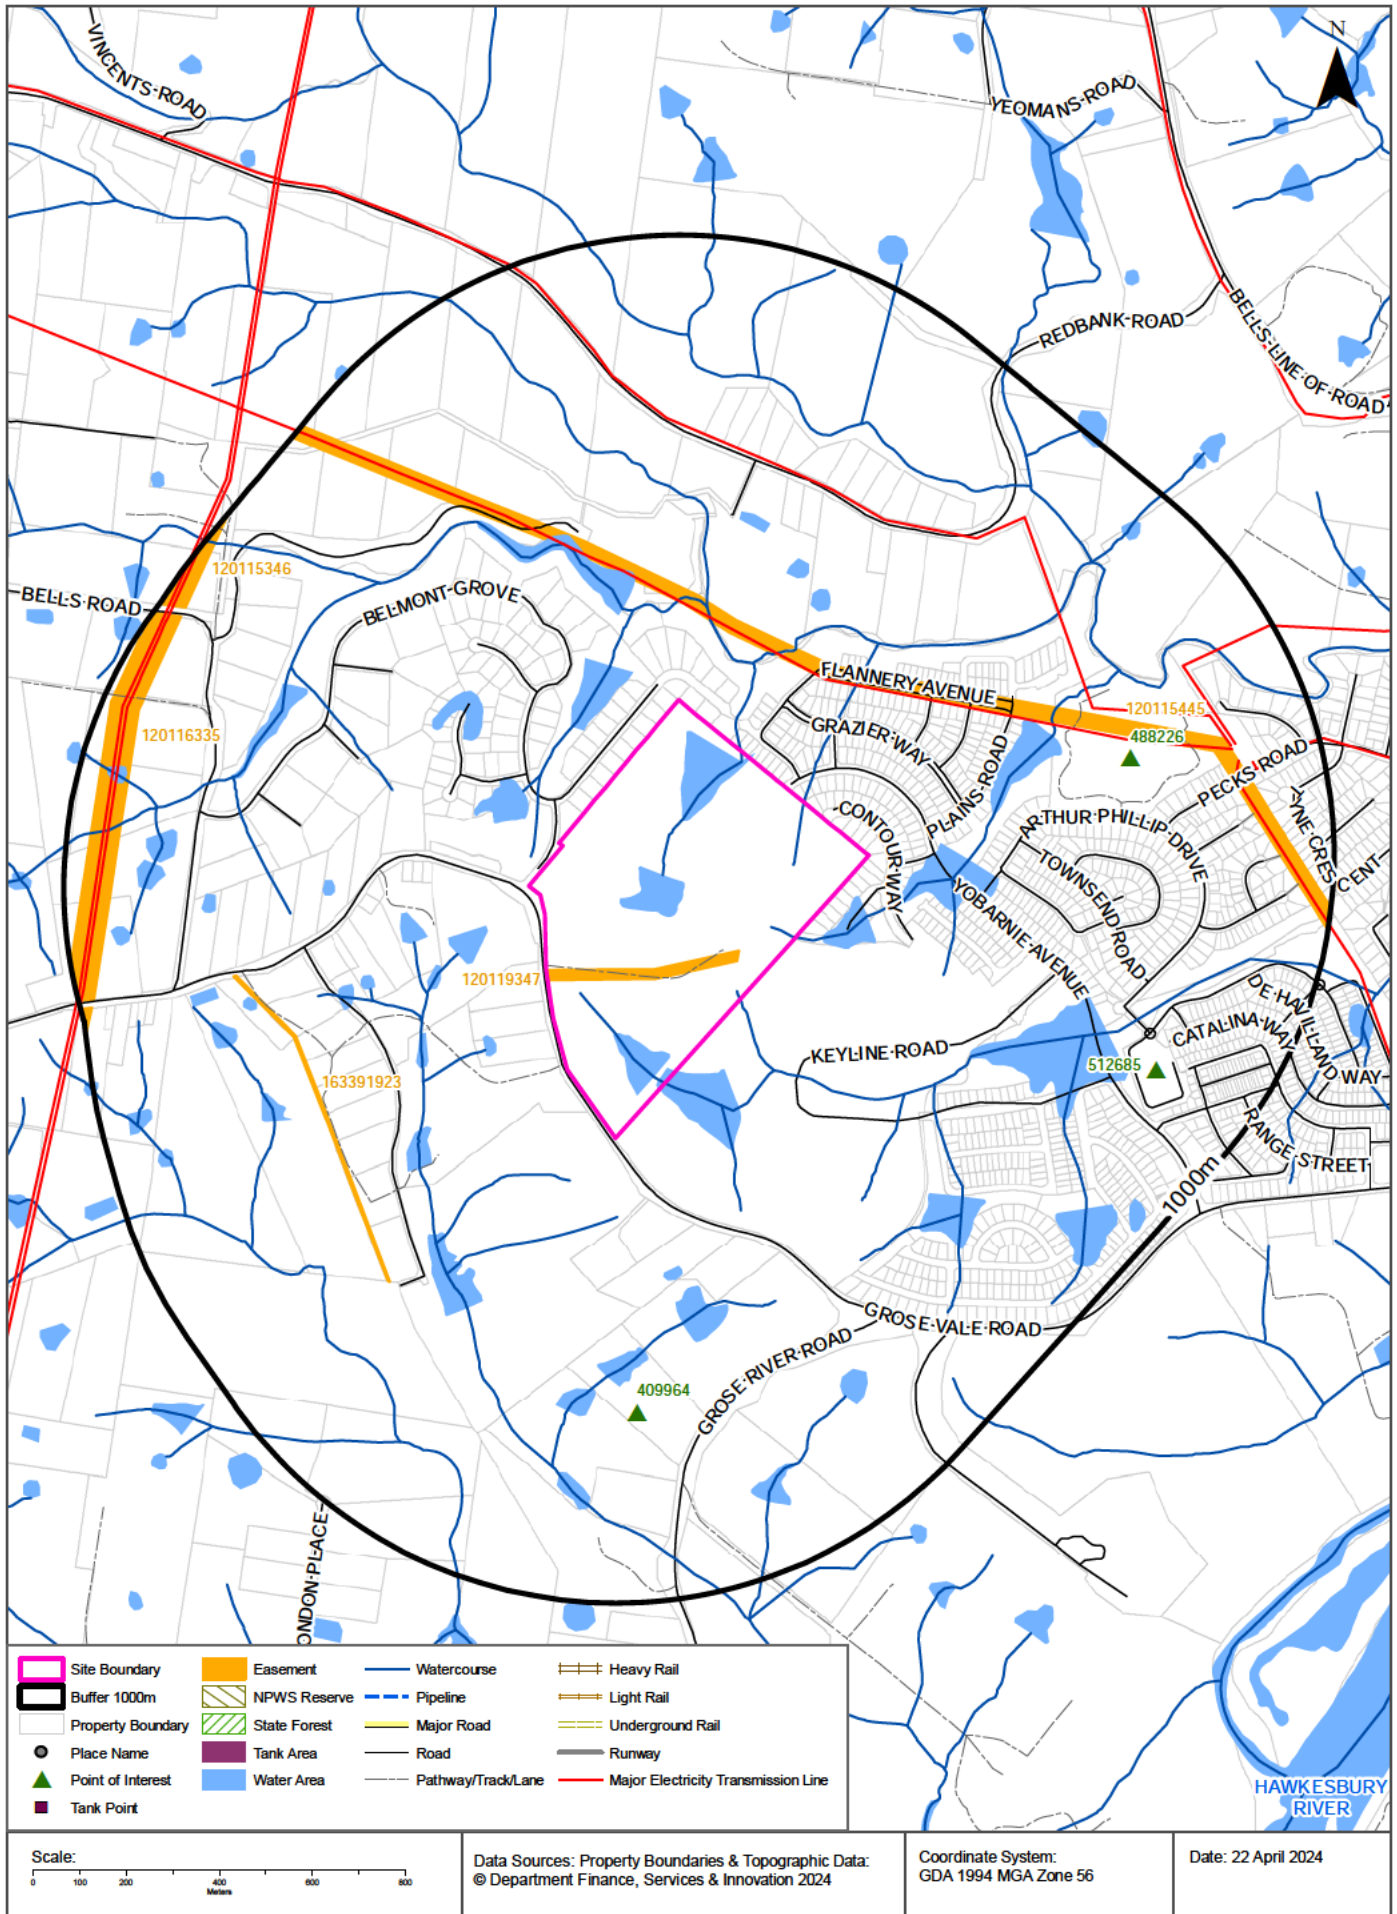

Topographic Features

322 Grose Vale Road, Grose Vale, NSW 2754

Data Sources: Property Boundaries & Topographic Data.
© Department Finance, Services & Innovation 2024

Coordinate System:
GDA 1994 MGA Zone 56

Date: 22 April 2024