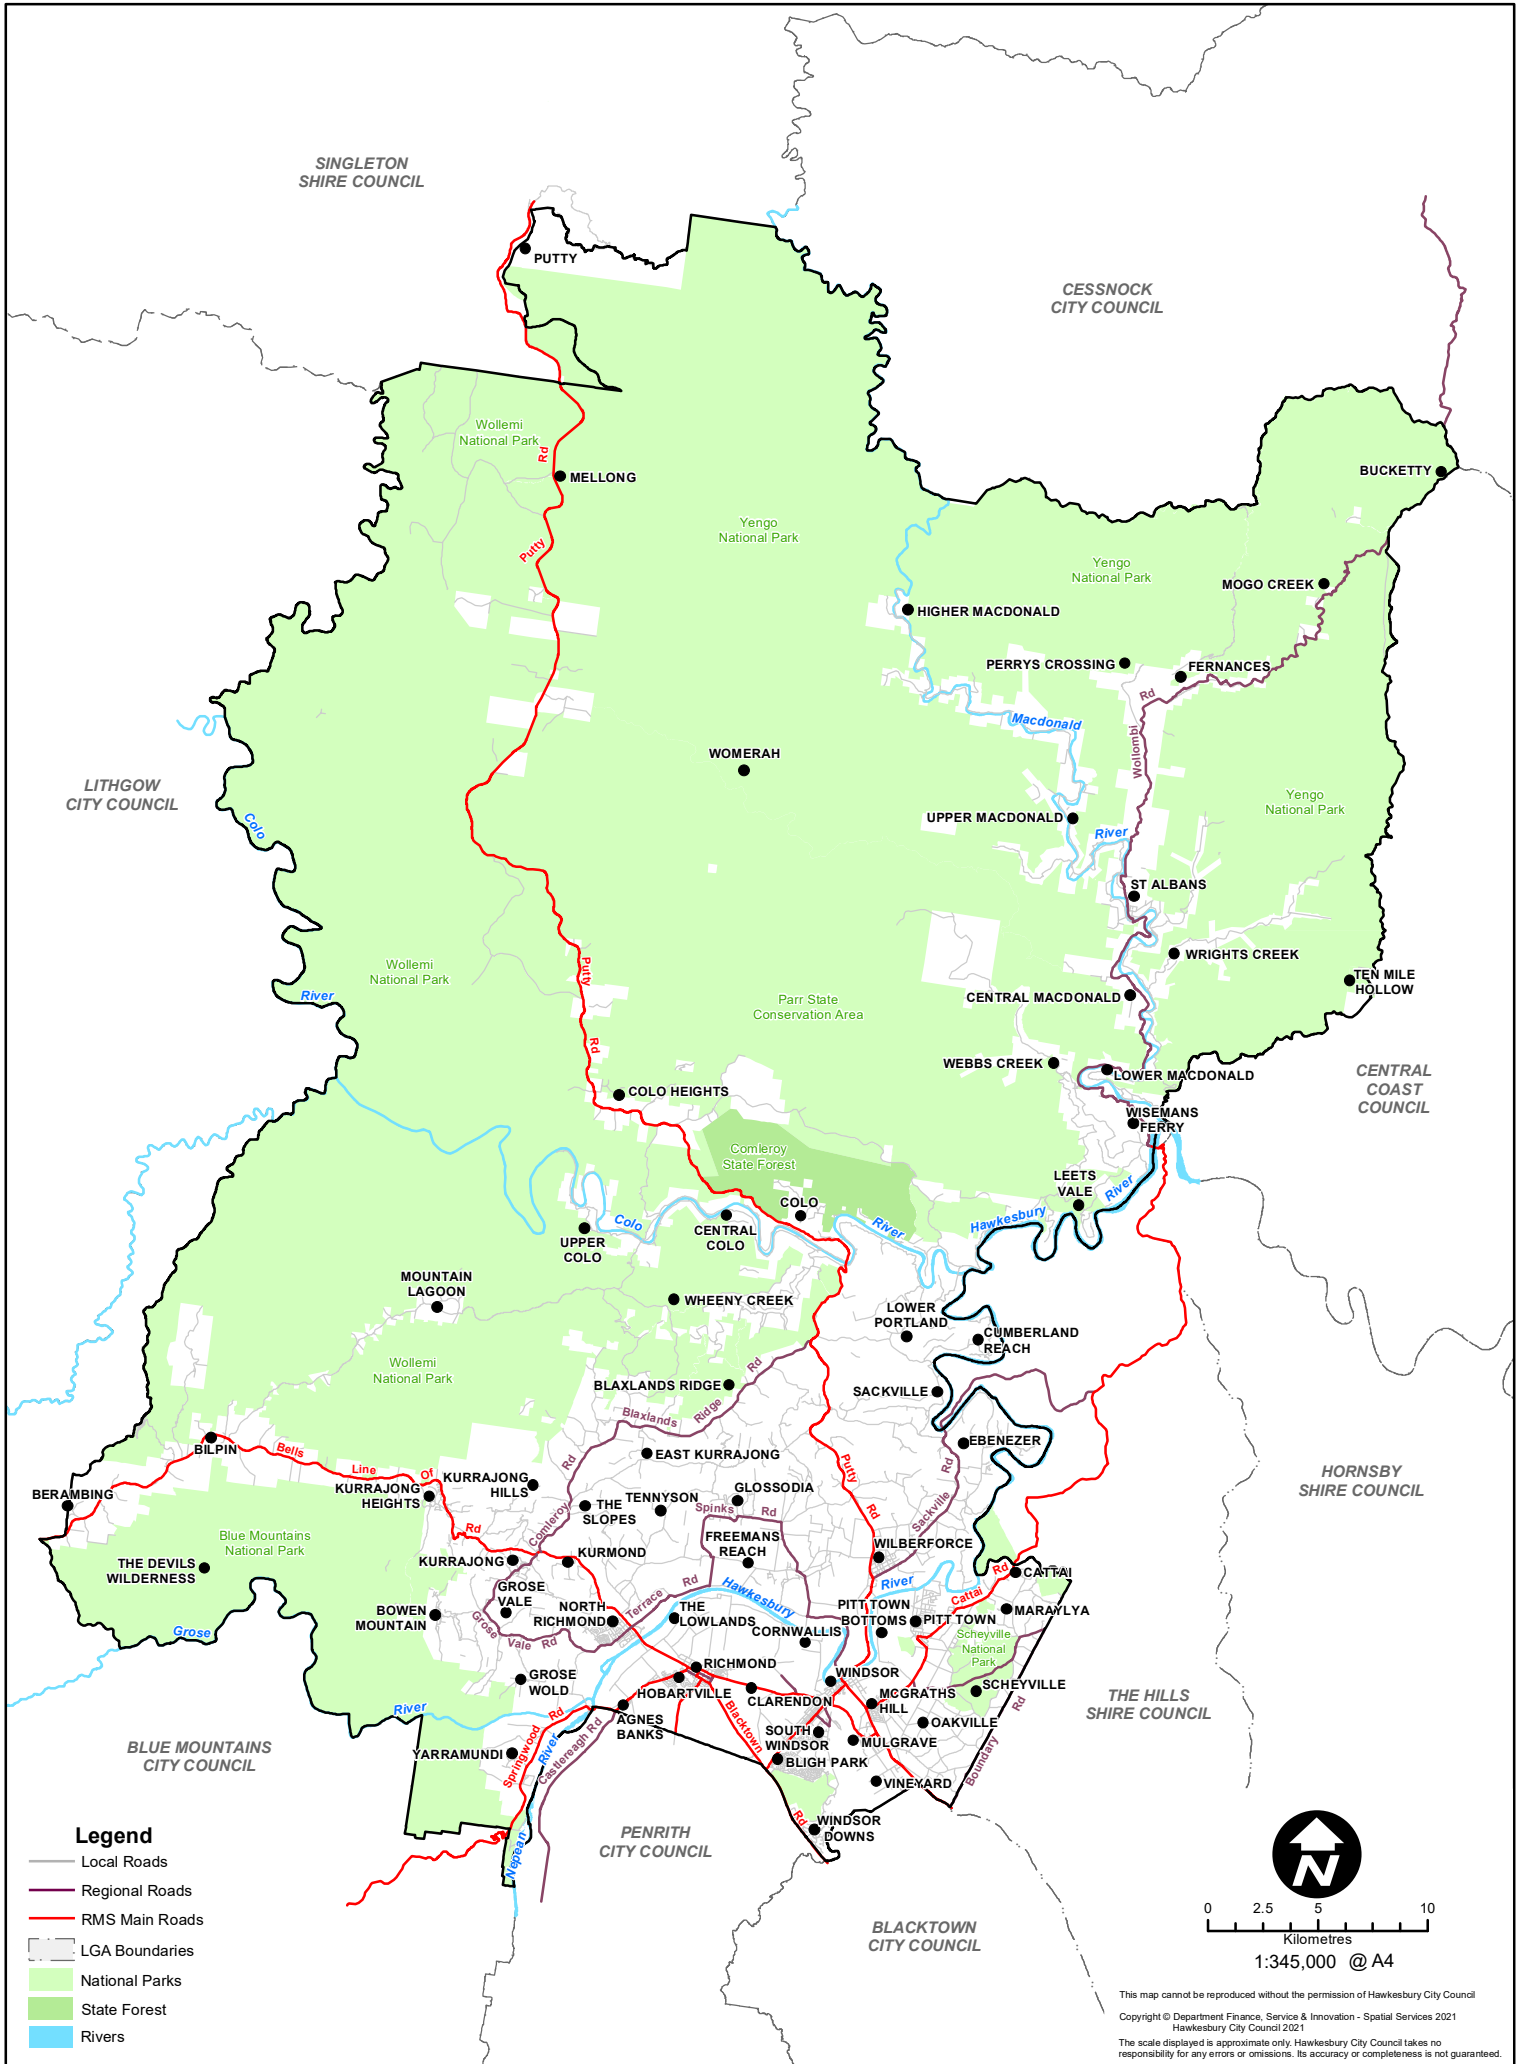

HAWKESBURY CITY COUNCIL

PO Box 146, Windsor NSW 2756
Website: www.hawkesbury.nsw.gov.au
Email: council@hawkesbury.nsw.gov.au
Hours: Monday to Friday 8:30am - 5pm
Phone: (02) 4560 4444

Legend

- Local Roads
- Regional Roads
- RMS Main Roads
- LGA Boundaries
- National Parks
- State Forest
- Rivers

0 2.5 5 10
Kilometres

1:345,000 @ A4